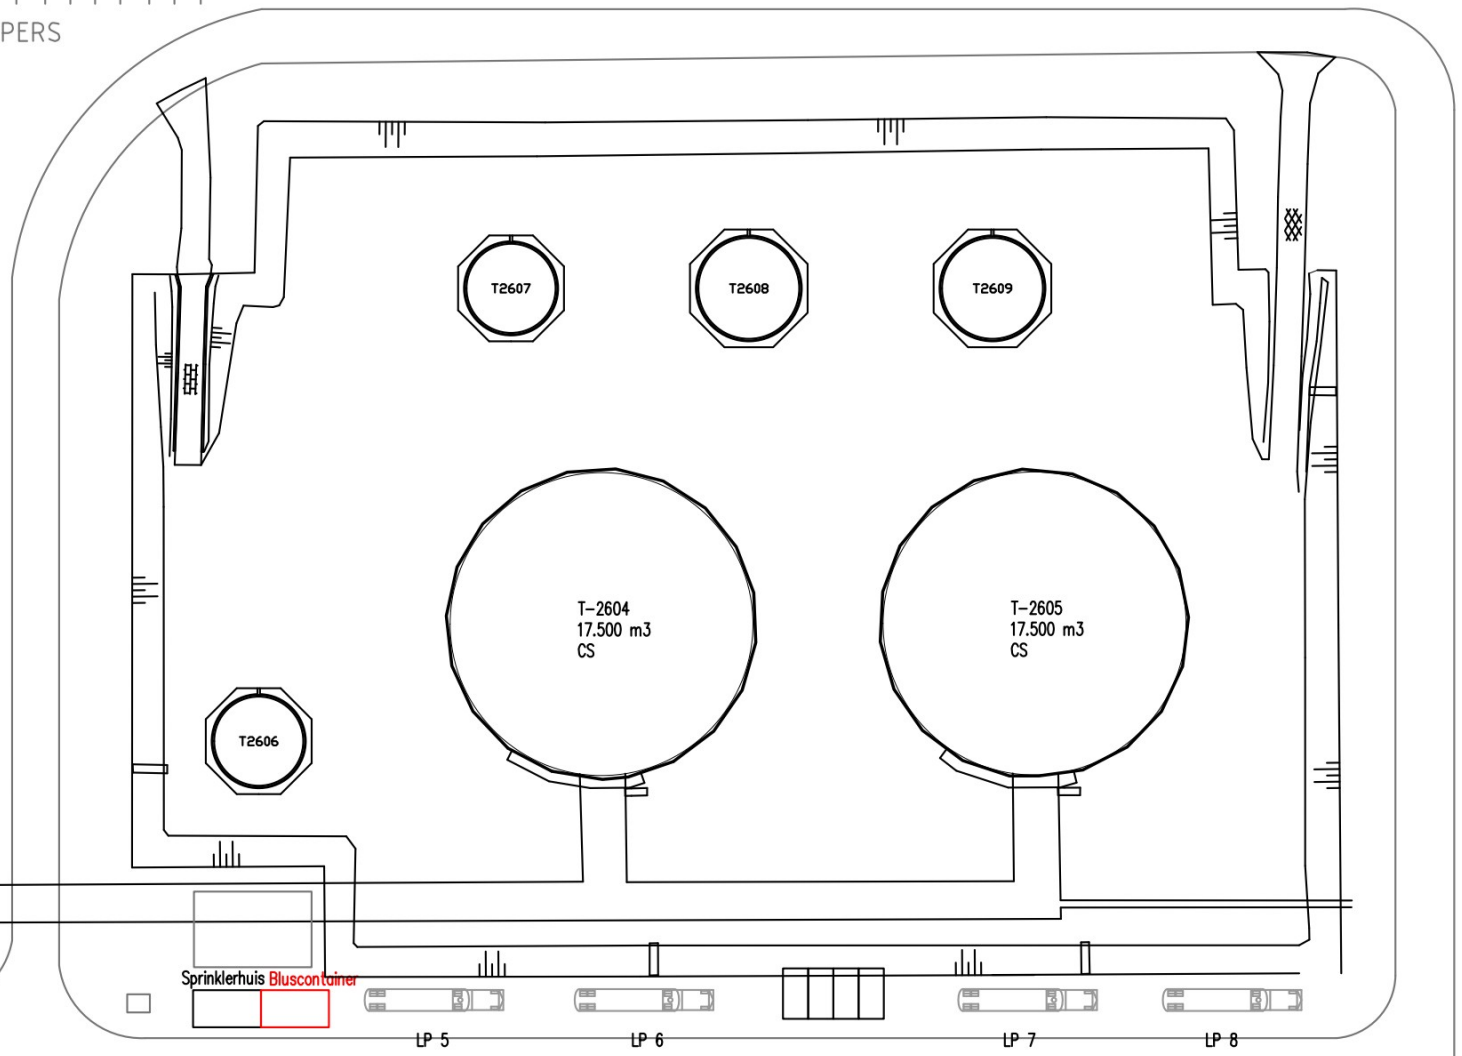

SLEEPERS

Chemiepark terreinoverzicht  
(Oosterhorn 12w, Farmsum)

JPB Logistics BV  
Warvenweg 20-22  
9936 TG Farmsum

B	2022-04-15	[redacted] - JPB
A	2021-06-17	[redacted] - JPB
Rev.	Date	By - Company
Location doc. no. 2001		